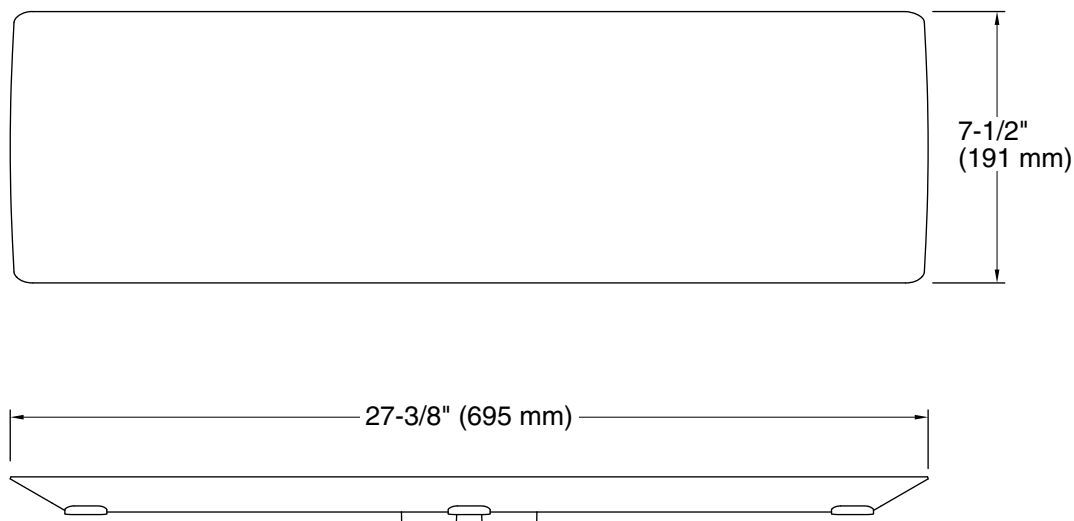

Features

- Plastic construction.
- For use with Bellwether 60" x 34" shower bases.

Recommended Products/Accessories

K-23723 Faucet cleaner

Optional Products/Accessories

K-5526 7 kW Steam Generator

Codes/Standards

Technical Information

All product dimensions are nominal.

Material: Plastic

Notes

Install this product according to the installation guide.